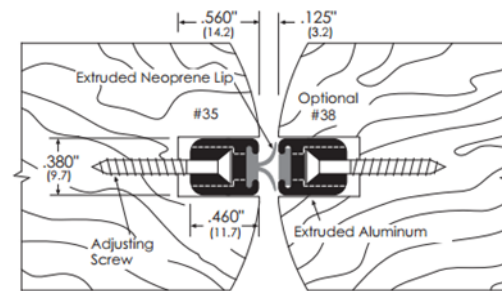

•Mortised Door Seal #8054N Detail (Top View):

•Mortised Door Astragal #35A Detail (Top View):

•Mortised Door Sweep #369A Detail (Side View):

DRAWN BY
 NB

UPDATED
 7.7.14

SCALE
 Not to Scale

DESCRIPTION

Door Detail
 Double Door
 #369A Sweep
 #8054N Seal
 #35A Astragal