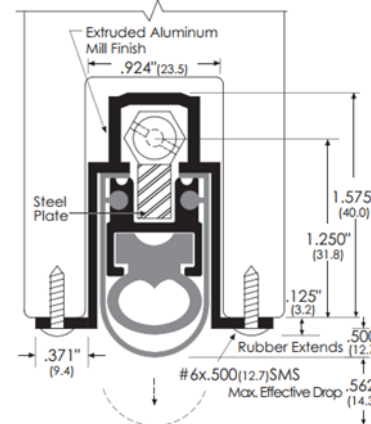

•Mortised Door Seal #8054N Detail (Top View):

•Mortised Door Astragal #35A Detail (Top View):

•Mortised Door Sweep #369A Detail (Side View):

DRAWN BY
 NB

UPDATED
 7.7.14

SCALE
 Not to Scale

DESCRIPTION

Door Detail
 Double Door
 #369A Sweep
 #8054N Seal
 #35A Astragal