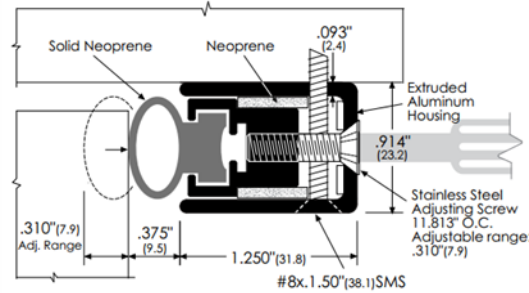

DRAWN BY
 NB

UPDATED
 7.7.14

SCALE
 Not to Scale

DESCRIPTION

Door Detail
 Heavy Duty
 #770AA Seal
 #367 Sweep

• Surface Mounted Door Seal #770AA Detail (Top View):

• Surface Mounted Door Sweep #367 Detail (Side View):

- Alt. Mortised Door Sweep #369A [Wood Doors]