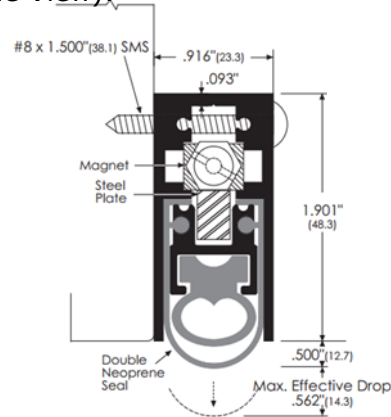

DRAWN BY
 NB

UPDATED
 7.7.14

SCALE
 Not to Scale

DESCRIPTION

Door Detail
 Heavy Duty
 #770AA Seal
 #367 Sweep

• Surface Mounted Door Seal #770AA Detail (Top View):

• Surface Mounted Door Sweep #367 Detail (Side View):

- Alt. Mortised Door Sweep #369A [Wood Doors]