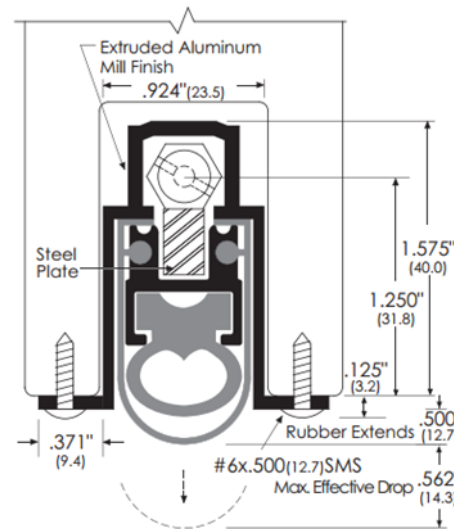

Alt. Door Seal #8800N

Mortised Door Sweep #369A Detail (Side View):

DRAWN BY
NB

UPDATED
7.7.14

SCALE
Not to Scale

DESCRIPTION

Door Detail
 Single Door
 #369A Sweep
 #8054N Seal