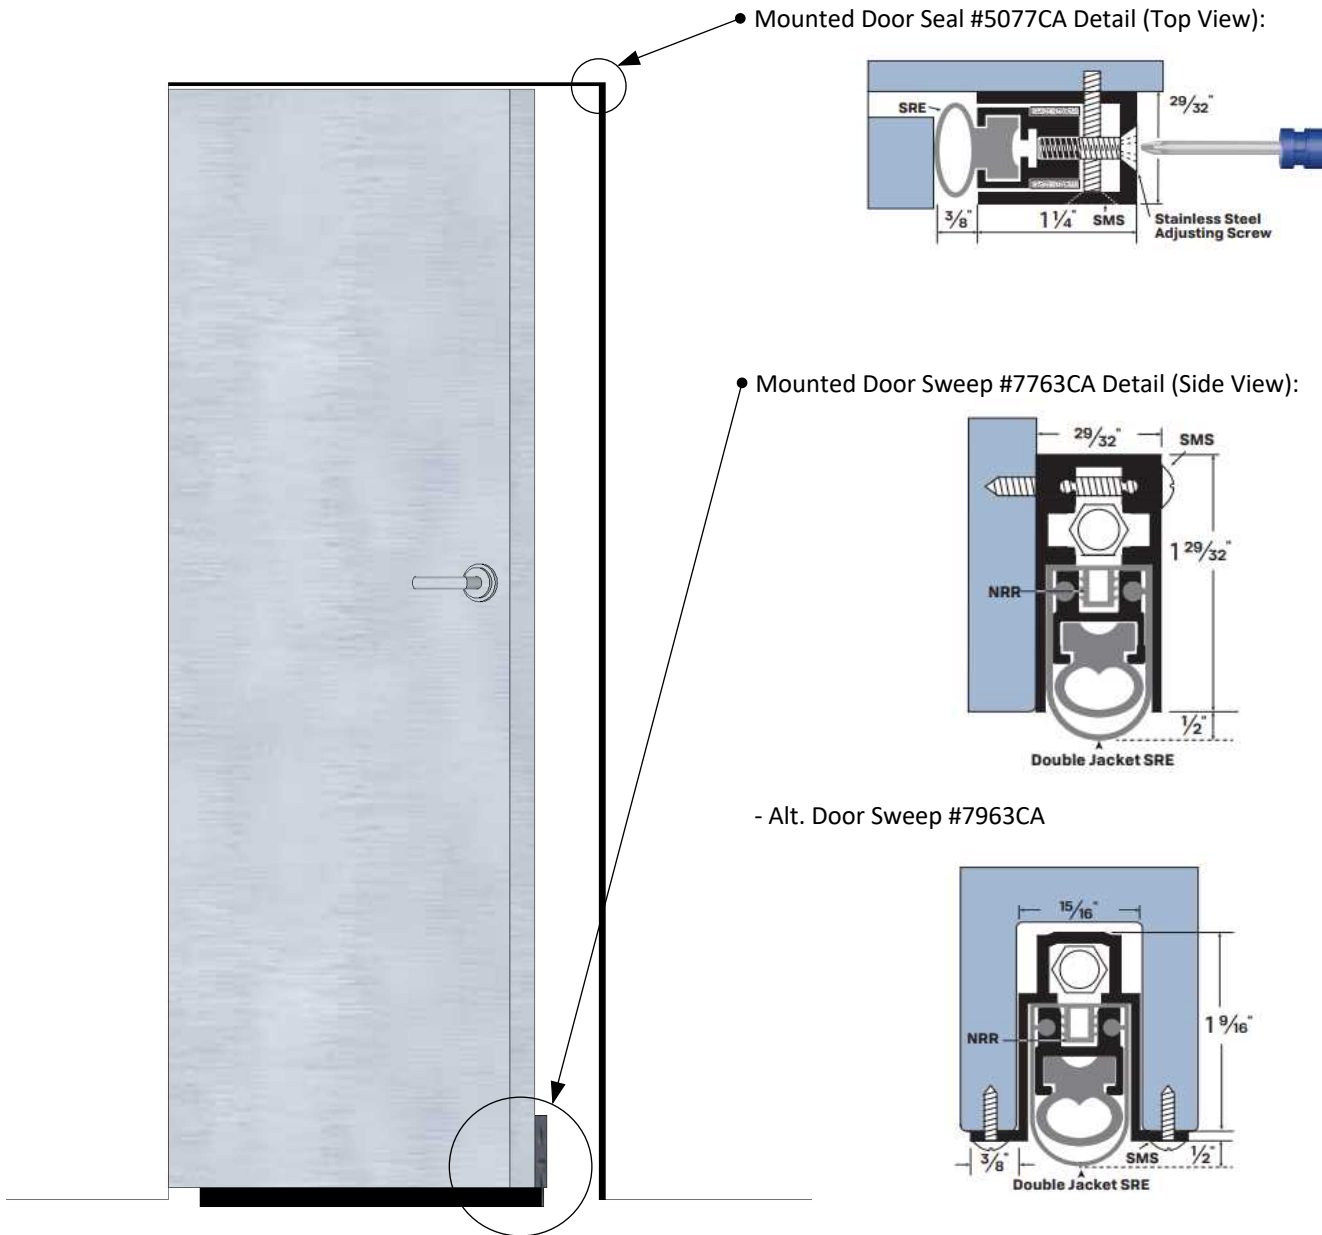

SoundSense, LLC
 39 Industrial Road, Unit 6
 PO Box 1360
 Wainscott, NY 11975
 Tel: 631.537.4220
 www.SoundSense.com

DRAWN BY
 JW

LAST REVISED
 3.5.19

DESCRIPTION

Acoustic Door Seal Details

Heavy Duty Door Seal Detail - #5077CA Seal, #7763CA Sweep